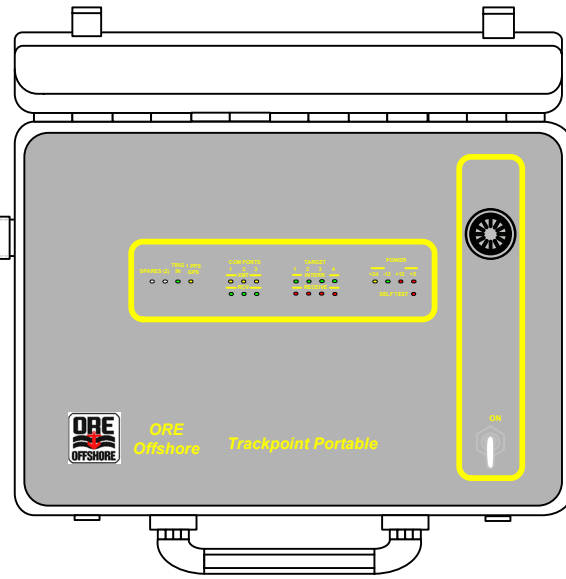

MODEL 4113C  
DECK CABLE 50FT

PC CONTROLS MODEL 4430C  
VIA WINDOWS INTERFACE

RS232 CABLE  
4430C OUTPUTS X & Y  
DATA WITH RESPECT TO  
HYDROPHONE

ANALOG

“TRACKMAN”  
TRACKPOINT MANAGER  
SOFTWARE  
(Sends Commands / Receives Data)

## TRACKPOINT PORTABLE EQUIPMENT