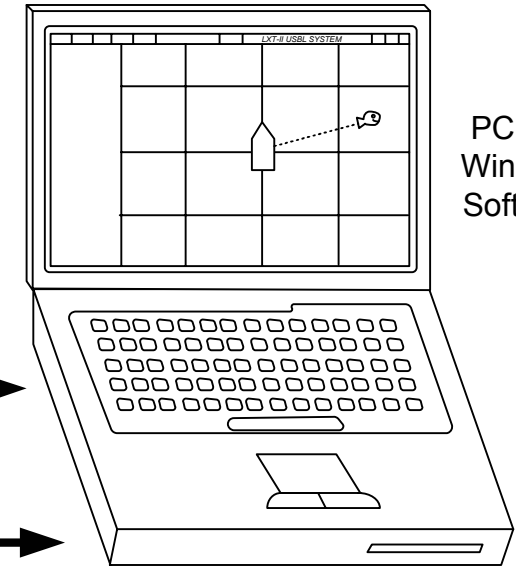

“IPS” SOFTWARE
(Integrates USBL,
COMPASS & DGPS Data)