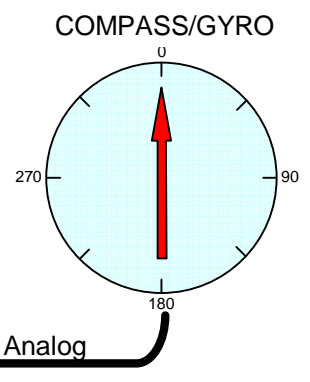

COMPASS/GYRO