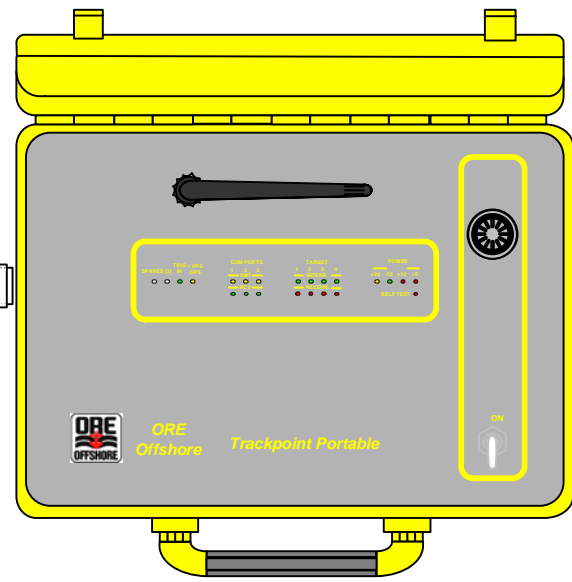

MODEL 4113C
DECK CABLE 50FT

MODEL 4430C
TRACKPOINT PORTABLE

WIFI

OPTIONAL EQUIPMENT

PC with
Windows
Software

Fujitsu Tablet PC with
Otter Box Enclosure

MODEL 4330B
MULTIBEACON

MODEL 4213C
HYDROPHONE

"TRACKMAN"
TRACKPOINT MANAGER
SOFTWARE
(Sends Commands / Receives Data)

COMPASS/GYRO

GPS

RS232 CABLE

"IPS" SOFTWARE
(Integrates USBL,
COMPASS & DGPS Data)

**TRACKPOINT PORTABLE EQUIPMENT
(SPLASH PROOF SYSTEM)**