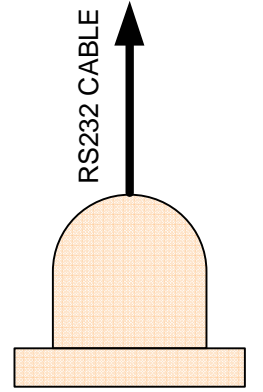

GPS

RS232 CABLE