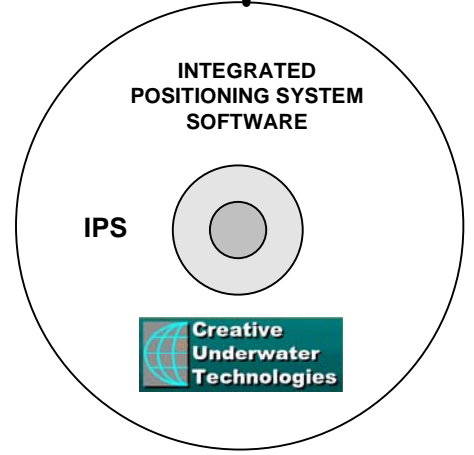

MODEL 4113C
DECK CABLE 50FT

MODEL 4430C
TRACKPOINT PORTABLE

WIFI

OPTIONAL EQUIPMENT

PC with
Windows
Software

Fujitsu Tablet PC with
Otter Box Enclosure

MODEL 4330B
MULTIBEACON

MODEL 4213C
HYDROPHONE

"TRACKMAN"
TRACKPOINT MANAGER
SOFTWARE
(Sends Commands / Receives Data)

COMPASS/GYRO

GPS

RS232 CABLE

"IPS" SOFTWARE
(Integrates USBL,
COMPASS & DGPS Data)

**TRACKPOINT PORTABLE EQUIPMENT
(SPLASH PROOF SYSTEM)**