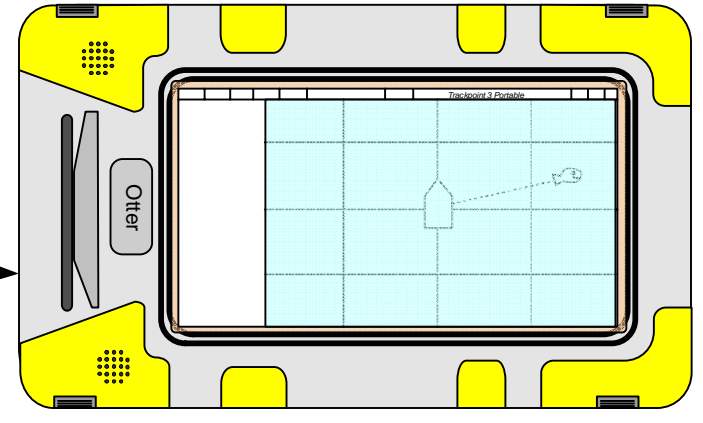

MODEL 4113C
DECK CABLE 50FT

MODEL 4430C
TRACKPOINT PORTABLE

WIFI

OPTIONAL EQUIPMENT

PC with
Windows
Software

Fujitsu Tablet PC with
Otter Box Enclosure

MODEL 4330B
MULTIBEACON

MODEL 4213C
HYDROPHONE